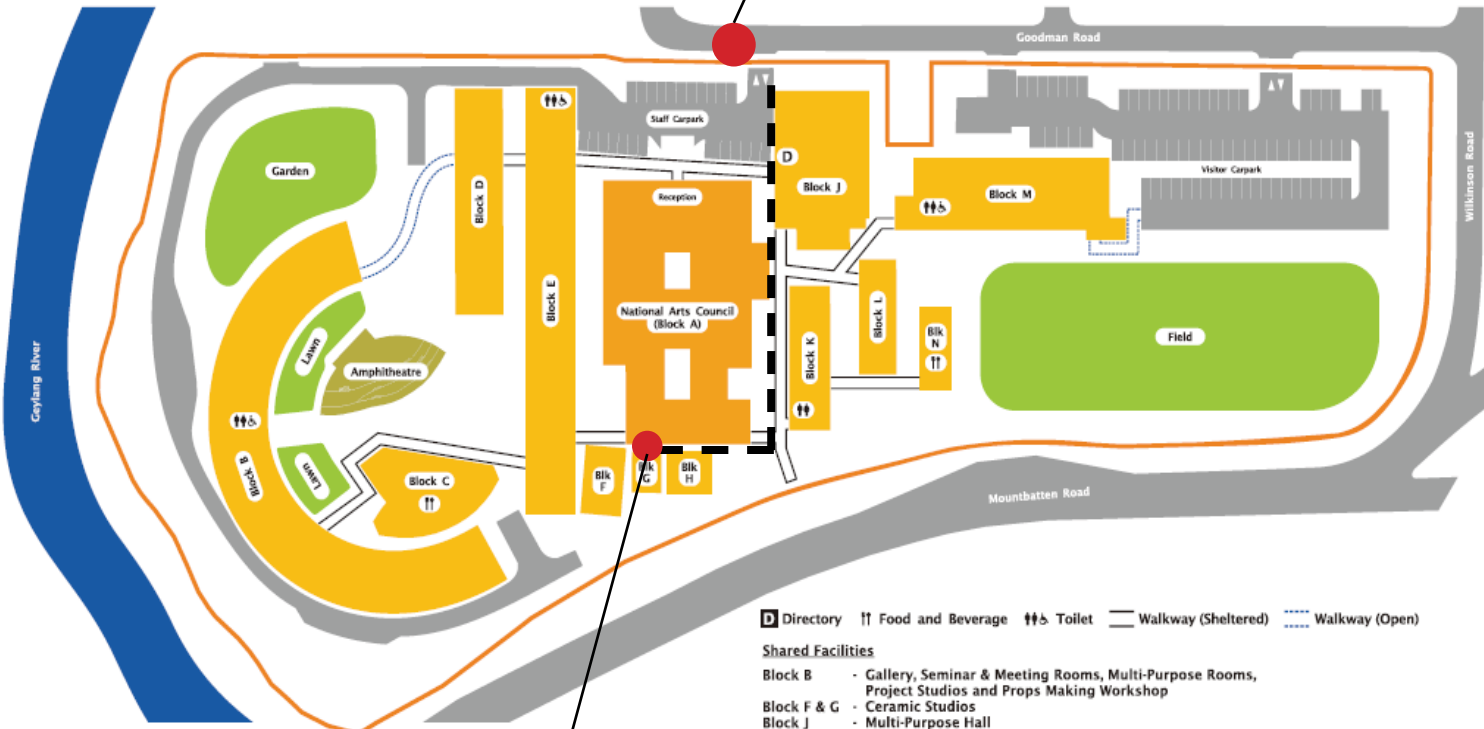

Goodman Arts Centre

Drop off point
(near security post)

Our location
Block G

GOODMAN
ARTS CENTRE

90 Goodenham Road
Singapore 439053
T: 6342 2780 F: 6342 3712